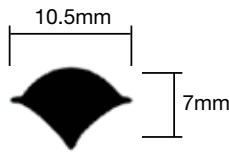

## ANTI VIBRATION PADS

| CODE     | SIZE        | THICKNESS |
|----------|-------------|-----------|
| OZ-AV450 | 450mm*450mm | 8mm       |

**OZ-GL1**

Small Locking Strip

**OZ-GL2**

Large Locking Strip

**OZ-08**