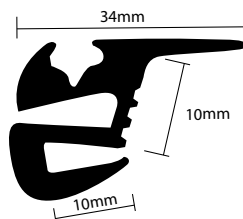

Regular Self Locking Rubber

**OZ-SL265**

Optional Self Locking or Rope in Type Rubber (Glass 3mm Larger Than Body Opening Size) (CAT Rubber)

**WOB101**

Rope in Type Rubber  
Use GL-1 Locker

**OZ-G309**

Rope in Type Rubber