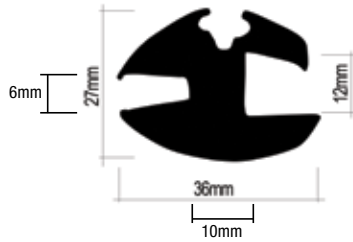

OZ-G1317

Large H Rubber
Use GL-2 Locker