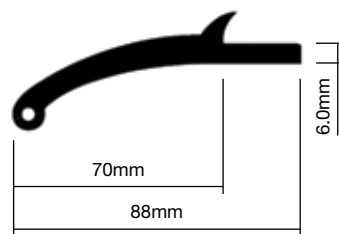

6 SELF ADHESIVE CLOSURE TAPES

CODE	THICKNESS	WIDTH	LENGTH	MATERIAL
OZ-470123	3mm	12mm	25m	NITRILE NEOPRENE
OZ-470253	3mm	25mm	25m	NITRILE NEOPRENE
OZ-470126	6mm	12mm	12.5m	NITRILE NEOPRENE
OZ-470256	6mm	25mm	12.5m	NITRILE NEOPRENE
OZ-470506	6mm	50mm	12.5m	NITRILE NEOPRENE
OZ-470259	9mm	25mm	8m	NITRILE NEOPRENE
OZ-470509	9mm	50mm	8m	NITRILE NEOPRENE
OZ-4702512	12mm	25mm	6m	NITRILE NEOPRENE
OZ-4705012	12mm	50mm	6m	NITRILE NEOPRENE

WHEEL ARCH FLARES

WAF-70

EPDM EXTRUSIONS

OZFT23

25m ROLLS

OZFT30

25m ROLLS

50m ROLLS

ANTI VIBRATION PADS

CODE	SIZE	THICKNESS
OZ-AV450	450mm*450mm	8mm