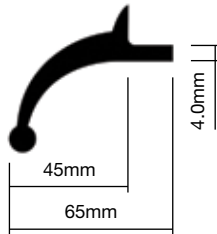

6 SELF ADHESIVE CLOSURE TAPES

CODE	THICKNESS	WIDTH	LENGTH	MATERIAL
OZ-470123	3mm	12mm	25m	NITRILE NEOPRENE
OZ-470253	3mm	25mm	25m	NITRILE NEOPRENE
OZ-470126	6mm	12mm	12.5m	NITRILE NEOPRENE
OZ-470256	6mm	25mm	12.5m	NITRILE NEOPRENE
OZ-470506	6mm	50mm	12.5m	NITRILE NEOPRENE
OZ-470259	9mm	25mm	8m	NITRILE NEOPRENE
OZ-470509	9mm	50mm	8m	NITRILE NEOPRENE
OZ-4702512	12mm	25mm	6m	NITRILE NEOPRENE
OZ-4705012	12mm	50mm	6m	NITRILE NEOPRENE

WHEEL ARCH FLARES

WAF-45

EPDM EXTRUSIONS

OZFT23

25m ROLLS

OZFT30

25m ROLLS

50m ROLLS

ANTI VIBRATION PADS

CODE	SIZE	THICKNESS
OZ-AV450	450mm*450mm	8mm