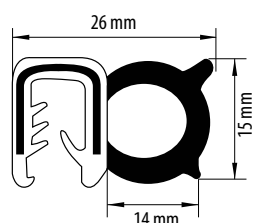

090Z555

PVC-EPDM SPONGE

Grip Range: 0.8mm - 2.5mm

090Z054

PVC-EPDM SPONGE

Grip Range: 0.8mm - 3.0mm

090Z004

Grip Range: 1.5mm - 4.0mm

09LR08

Grip Range: 0.8mm - 3.0mm

090Z017

Grip Range: 0.8mm - 4.0mm

09BR07

Grip Range: 1.5mm - 5.6mm

12SU07

Grip Range: 0.8mm - 2.5mm

### REINFORCED SBR SHEET RUBBER

| CODE        | THICKNESS | WIDTH  | ROLL LENGTH | REINFORCED |
|-------------|-----------|--------|-------------|------------|
| OZ1.5-120RS | 1.5mm     | 1200mm | 10m         | COTTON     |
| OZ3-120RS   | 3mm       | 1200mm | 10m         | COTTON     |
| OZ4.5-120RS | 4.5mm     | 1200mm | 10m         | COTTON     |
| OZ6-120RS   | 6mm       | 1200mm | 10m         | COTTON     |
| OZ9.5-120RS | 9.5mm     | 1200mm | 10m         | COTTON     |