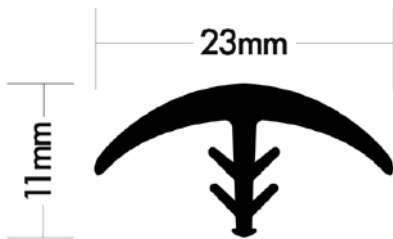

OZFT30

25m ROLLS