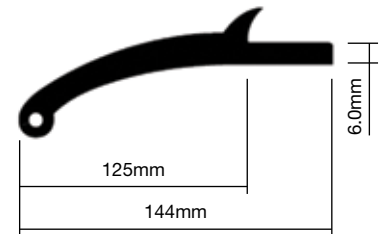

**UTE MATTING**

| CODE     | THICKNESS | WIDTH  | ROLL LENGTH |
|----------|-----------|--------|-------------|
| OZ-183UM | 10mm      | 1830mm | 10m         |

**WIDE RIB SBR SHEET RUBBER**

| CODE          | THICKNESS | WIDTH  | ROLL LENGTH | REINFORCED |
|---------------|-----------|--------|-------------|------------|
| OZ3.5-183WR   | 3.5mm     | 1830mm | 10m         | NO         |
| OZ3.5-155WR   | 3.5mm     | 1550mm | 15m         | NO         |
| OZ5-183WR     | 5mm       | 1830mm | 10m         | COTTON     |
| OZ5-183WR10.5 | 5mm       | 1830mm | 10.5m       | COTTON     |

## 6 SELF ADHESIVE CLOSURE TAPES

| CODE       | THICKNESS | WIDTH | LENGTH | MATERIAL         |
|------------|-----------|-------|--------|------------------|
| OZ-470123  | 3mm       | 12mm  | 25m    | NITRILE NEOPRENE |
| OZ-470253  | 3mm       | 25mm  | 25m    | NITRILE NEOPRENE |
| OZ-470126  | 6mm       | 12mm  | 12.5m  | NITRILE NEOPRENE |
| OZ-470256  | 6mm       | 25mm  | 12.5m  | NITRILE NEOPRENE |
| OZ-470506  | 6mm       | 50mm  | 12.5m  | NITRILE NEOPRENE |
| OZ-470259  | 9mm       | 25mm  | 8m     | NITRILE NEOPRENE |
| OZ-470509  | 9mm       | 50mm  | 8m     | NITRILE NEOPRENE |
| OZ-4702512 | 12mm      | 25mm  | 6m     | NITRILE NEOPRENE |
| OZ-4705012 | 12mm      | 50mm  | 6m     | NITRILE NEOPRENE |

## EPDM EXTRUSIONS

OZFT23

25m ROLLS

OZFT30

25m ROLLS

OZ-R32

50m ROLLS