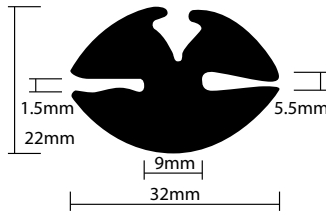

OZ-3201

Large rubber between G5 & Bus Rubber
Use GL-2 Locker