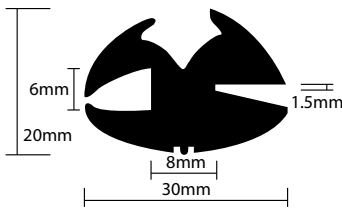

OZ-G5

Large H Rubber
Use GL-2 Locker