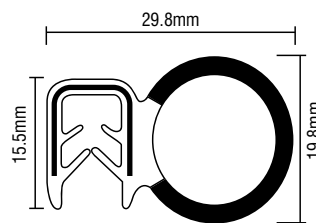

090Z555

PVC-EPDM SPONGE

Grip Range: 0.8mm - 2.5mm

090Z054

PVC-EPDM SPONGE

Grip Range: 0.8mm - 3.0mm

090Z004

Grip Range: 1.5mm - 4.0mm

09LR08

Grip Range: 0.8mm - 3.0mm

090Z017

Grip Range: 0.8mm - 4.0mm

09BR07

Grip Range: 1.5mm - 5.6mm

12SU07

Grip Range: 0.8mm - 2.5mm

090Z060

Grip Range: 2.0mm - 5.0mm

### REINFORCED SBR SHEET RUBBER

| CODE        | THICKNESS | WIDTH  | ROLL LENGTH | REINFORCED |
|-------------|-----------|--------|-------------|------------|
| OZ1.5-120RS | 1.5mm     | 1200mm | 10m         | COTTON     |
| OZ3-120RS   | 3mm       | 1200mm | 10m         | COTTON     |
| OZ4.5-120RS | 4.5mm     | 1200mm | 10m         | COTTON     |
| OZ6-120RS   | 6mm       | 1200mm | 10m         | COTTON     |
| OZ9.5-120RS | 9.5mm     | 1200mm | 10m         | COTTON     |