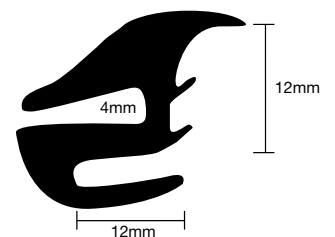

Regular Self Locking Rubber

**OZ-SL265**

Optional Self Locking or Rope in Type Rubber (Glass 3mm Larger Than Body Opening Size) (CAT Rubber)

**WOB101**

Rope in Type Rubber  
Use GL-1 Locker

**OZ-G309**

Rope in Type Rubber