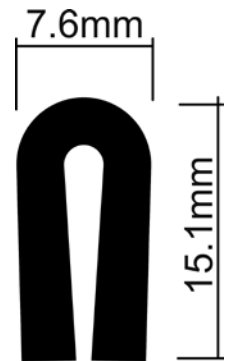

**UTE MATTING**

| CODE     | THICKNESS | WIDTH  | ROLL LENGTH |
|----------|-----------|--------|-------------|
| OZ-183UM | 10mm      | 1830mm | 10m         |

**WIDE RIB SBR SHEET RUBBER**

| CODE          | THICKNESS | WIDTH  | ROLL LENGTH | REINFORCED |
|---------------|-----------|--------|-------------|------------|
| OZ3.5-183WR   | 3.5mm     | 1830mm | 10m         | NO         |
| OZ3.5-155WR   | 3.5mm     | 1550mm | 15m         | NO         |
| OZ5-183WR     | 5mm       | 1830mm | 10m         | COTTON     |
| OZ5-183WR10.5 | 5mm       | 1830mm | 10.5m       | COTTON     |

## 6 SELF ADHESIVE CLOSURE TAPES

| CODE       | THICKNESS | WIDTH | LENGTH | MATERIAL         |
|------------|-----------|-------|--------|------------------|
| OZ-470123  | 3mm       | 12mm  | 25m    | NITRILE NEOPRENE |
| OZ-470253  | 3mm       | 25mm  | 25m    | NITRILE NEOPRENE |
| OZ-470126  | 6mm       | 12mm  | 12.5m  | NITRILE NEOPRENE |
| OZ-470256  | 6mm       | 25mm  | 12.5m  | NITRILE NEOPRENE |
| OZ-470506  | 6mm       | 50mm  | 12.5m  | NITRILE NEOPRENE |
| OZ-470259  | 9mm       | 25mm  | 8m     | NITRILE NEOPRENE |
| OZ-470509  | 9mm       | 50mm  | 8m     | NITRILE NEOPRENE |
| OZ-4702512 | 12mm      | 25mm  | 6m     | NITRILE NEOPRENE |
| OZ-4705012 | 12mm      | 50mm  | 6m     | NITRILE NEOPRENE |

## EPDM EXTRUSIONS

OZFT23

25m ROLLS

OZFT30

25m ROLLS

OZ-R32

50m ROLLS

## ANTI VIBRATION PADS

| CODE     | SIZE        | THICKNESS |
|----------|-------------|-----------|
| OZ-AV450 | 450mm*450mm | 8mm       |

**OZ-GL1**

Small Locking Strip

**OZ-GL2**

Large Locking Strip

**OZ-08**