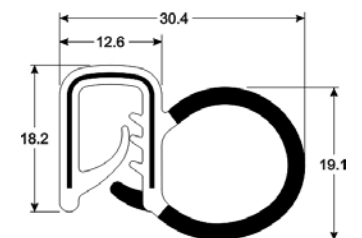

Grip Range: 2.0mm - 5.0mm