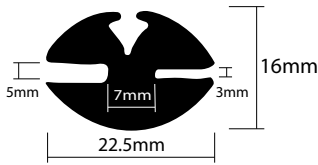

OZ-VAN

Van Side Rubber
Use GL-1 Locker