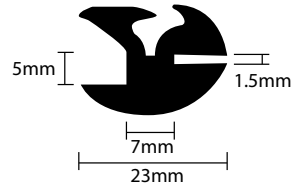

OZ-08

Small H Rubber
Use GL-1 Locker