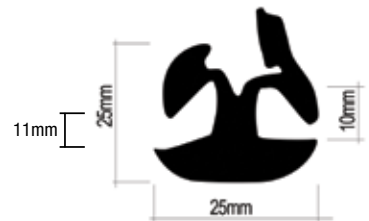

OZ-G1318

Large H Self Locking Rubber