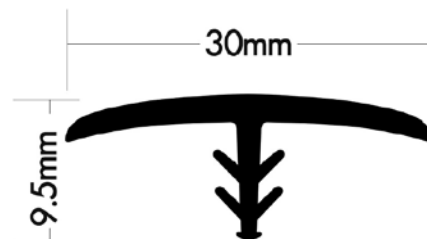

## 6 SELF ADHESIVE CLOSURE TAPES

| CODE       | THICKNESS | WIDTH | LENGTH | MATERIAL         |
|------------|-----------|-------|--------|------------------|
| OZ-470123  | 3mm       | 12mm  | 25m    | NITRILE NEOPRENE |
| OZ-470253  | 3mm       | 25mm  | 25m    | NITRILE NEOPRENE |
| OZ-470126  | 6mm       | 12mm  | 12.5m  | NITRILE NEOPRENE |
| OZ-470256  | 6mm       | 25mm  | 12.5m  | NITRILE NEOPRENE |
| OZ-470506  | 6mm       | 50mm  | 12.5m  | NITRILE NEOPRENE |
| OZ-470259  | 9mm       | 25mm  | 8m     | NITRILE NEOPRENE |
| OZ-470509  | 9mm       | 50mm  | 8m     | NITRILE NEOPRENE |
| OZ-4702512 | 12mm      | 25mm  | 6m     | NITRILE NEOPRENE |
| OZ-4705012 | 12mm      | 50mm  | 6m     | NITRILE NEOPRENE |

## EPDM EXTRUSIONS

OZFT23

25m ROLLS

OZFT30

25m ROLLS

OZ-R32

50m ROLLS