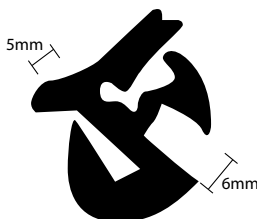

Large H Rubber  
Use GL-2 Locker

**OZ-G1318**

Large H Self Locking Rubber

**OZ-SL08**

Small Self Locking Van Rubber

**OZ-SL1059**

Machinery Self Locking Rubber

**OZ-SL7782**

Regular Self Locking Rubber

**OZ-SL265**

Optional Self Locking or Rope in Type Rubber (Glass 3mm Larger Than Body Opening Size) (CAT Rubber)

**WOB101**

Rope in Type Rubber  
Use GL-1 Locker

**OZ-G309**

Rope in Type Rubber